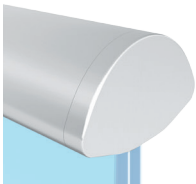

On-Glass Profile - Oval
TRA PR - 6423 Material: Aluminium

Note : Use up to 17.5mm Glass | 13 Feet Long