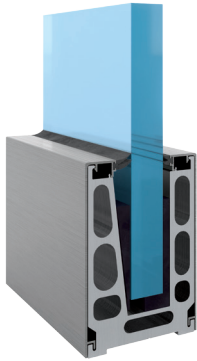

TL CC/125

Top Mounting System

Color	Multiple
Use	Heavy or extreme heavy
Glass Thickness	17.5mm up to 25.5mm
Glass Height	use up to 1500mm

*Glass Toughen Compulsary.

Applications