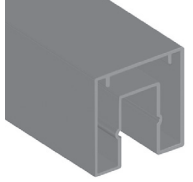

On-Glass Profile - Square Groove
TRA PR - 6540 S Material: Stainless Steel

Note : Use up to 17.5mm Glass | 20 Feet Long

On-Glass Profile - Rectangular LED
TRA PR - 6540 L Material: Aluminium

Note : Use up to 17.5mm Glass | 13 Feet Long

On-Glass Profile - Flat
TRA PR - 6728 Material: Aluminium

Note : Use up to 16.5mm Glass | 13 Feet Long

On-Glass Profile - Square Groove
TRA PR - 6540 A Material: Aluminium

Note : Use up to 16.5mm Glass | 13 Feet Long