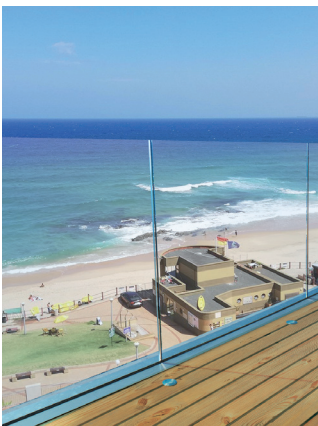

Transline 30 RH

Concealed System

Color	Multiple
Use	Heavy
Glass Thickness	12mm upto 17.5mm
Glass Height	Upto 1200mm

*Glass Toughen Coumpulsary.

Applications