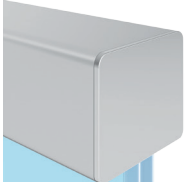

On-Glass Profile - Square
TRA PR - 6540 Material: Aluminium

Note : Use up to 17.5mm Glass | 13 Feet Long