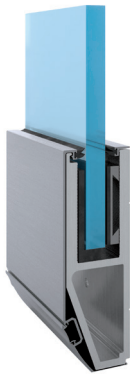

TL CC/Y 180 LED
Side Mounting System

Color	Multiple
Use	Heavy or extreme heavy
Glass Thickness	17.5mm up to 21.5mm
Glass Height	use up to 1500mm

*Glass Toughen Coumpulsary.

Applications