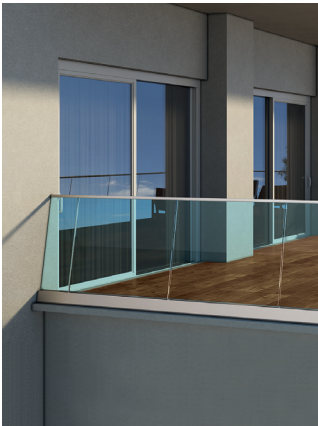

Transline 80

Top Mounting System

Color	Multiple
Use	Heavy
Glass Thickness	12mm upto 16.5mm
Glass Height	Upto 1200mm

*Glass Toughen Coumpulsary.

Applications

*Residential Spaces, Villas, Bunglows,
Apartments, Restaurant*