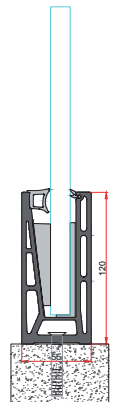

TVE CC/105

Top Mounting System

Color	Multiple
Use	Medium to heavy
Glass Thickness	12mm up to 13.5mm
Glass Height	Up to 1100mm

*Glass Toughen Coumpulsary.

Applications

TVE CC/F-105

Top Mounting System

Color	Multiple
Use	Medium to heavy
Glass Thickness	12mm up to 13.5mm
Glass Height	Up to 1100mm

*Glass Toughen Coumpulsary.

Applications

TVE CC 120

Top Mounting System

Color	Multiple
Use	Medium to heavy
Glass Thickness	12mm up to 17.5mm
Glass Height	Up to 1200mm

*Glass Toughen Coumpulsary.

Applications