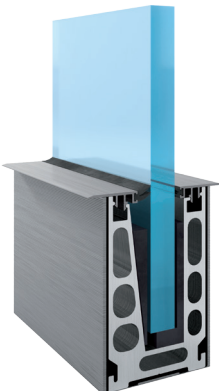

TL CC/115

Concealed System

Color	Multiple
Use	Heavy or extreme
Glass Thickness	12mm up to 19.5mm
Glass Height	use up to 1500mm

*Glass Toughen Coumpulsary.

Applications