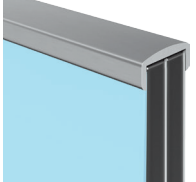

On-Glass Profile - Square Groove
TRA PR - 6540 S Material: Stainless Steel

Note : Use up to 17.5mm Glass | 20 Feet Long

On-Glass Profile - Rectangular LED
TRA PR - 6540 L Material: Aluminium

Note : Use up to 17.5mm Glass | 13 Feet Long

On-Glass Profile - Flat
TRA PR - 6728 Material: Aluminium

Note : Use up to 16.5mm Glass | 13 Feet Long

On-Glass Profile - Square Groove
TRA PR - 6540 A Material: Aluminium

Note : Use up to 16.5mm Glass | 13 Feet Long