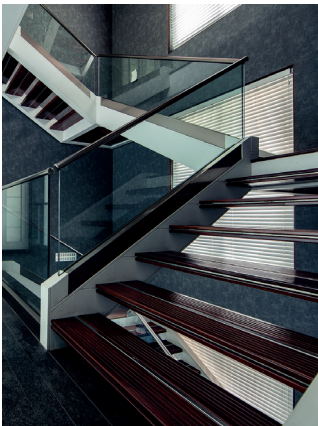

Transline 20 Top Mounting System

Color	Multiple
Use	Heavy
Glass Thickness	12mm upto 16.5mm
Glass Height	Upto 1200mm

*Glass Toughen Coumpulsary.

Applications

Residential Spaces, Villas, Bungalows, Apartments, Restaurant