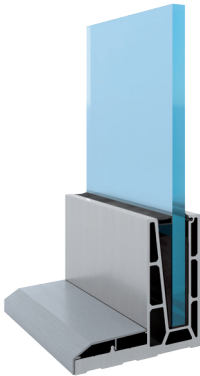

TVE CC/F-105

Top Mounting System

Color	Multiple
Use	Medium to heavy
Glass Thickness	12mm up to 13.5mm
Glass Height	Up to 1100mm

*Glass Toughen Coumpulsary.

Applications