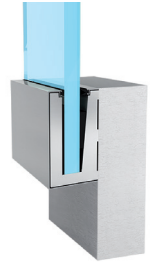

TransLine 10 S