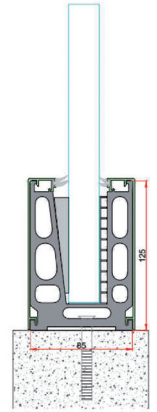

TL CC/125

Concealed System

Color	Multiple
Use	Heavy or extreme heavy
Glass Thickness	17.5mm up to 25.5mm
Glass Height	use up to 1500mm

*Glass Toughen Compulsary.

Applications