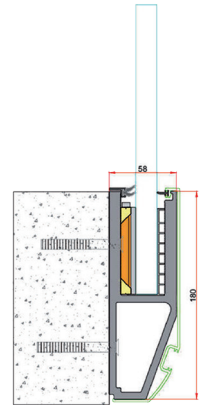

TL CC/Y 180
Side Mounting System

Color	Multiple
Use	Heavy or extreme heavy
Glass Thickness	17.5mm up to 21.5mm
Glass Height	use up to 1500mm

*Glass Toughen Coumpulsary.

Applications

TL CC/Y 180 LED
Side Mounting System

Color	Multiple
Use	Heavy or extreme heavy
Glass Thickness	17.5mm up to 21.5mm
Glass Height	use up to 1500mm

*Glass Toughen Coumpulsary.

Applications