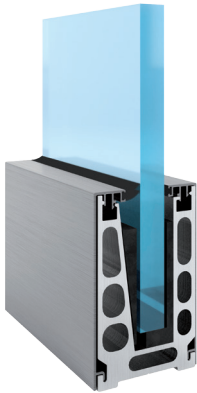

TL CC/115

Top Mounting System

Color	Multiple
Use	Heavy or extreme
Glass Thickness	12mm up to 19.5mm
Glass Height	use up to 1500mm

*Glass Toughen Coumpulsary.

Applications