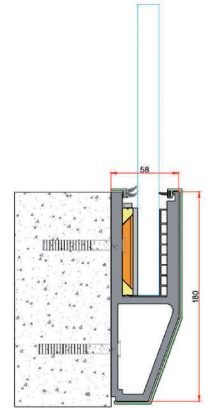

TL CC/Y 180 LED
Side Mounting System

Color	Multiple
Use	Heavy or extreme heavy
Glass Thickness	17.5mm up to 21.5mm
Glass Height	use up to 1500mm

*Glass Toughen Coumpulsary.

Applications