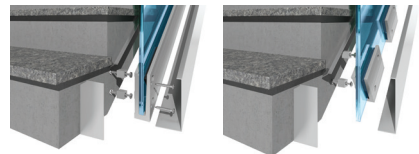

Transline 60 N

Top Mounting System

Color	Multiple
Use	Medium
Glass Thickness	10mm & 13mm
Glass Height	Upto 1050mm

*Glass Toughen Coumpulsary.

Applications

*Residential Spaces, Villas, Bunglows,
Apartments, Restaurant*

Transline 80

Top Mounting System

Color	Multiple
Use	Heavy
Glass Thickness	12mm upto 16.5mm
Glass Height	Upto 1200mm

*Glass Toughen Coumpulsary.

Applications

*Residential Spaces, Villas, Bunglows,
Apartments, Restaurant*

Transline 90

Side Mounting System (for Staircase)

Color	Multiple
Use	Heavy
Glass Thickness	12mm upto 25.5mm
Glass Height	Upto 1200mm

*Glass Toughen Coumpulsary.

Applications