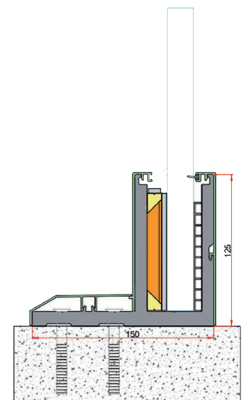

TL CC/125

Top Mounting System

Color	Multiple
Use	Heavy or extreme heavy
Glass Thickness	17.5mm up to 25.5mm
Glass Height	use up to 1500mm

*Glass Toughen Compulsary.

Applications

TL CC/125

Concealed System

Color	Multiple
Use	Heavy or extreme heavy
Glass Thickness	17.5mm up to 25.5mm
Glass Height	use up to 1500mm

*Glass Toughen Compulsary.

Applications

TL CC/-F 125

Top Mounting System

Color	Multiple
Use	Heavy or extreme heavy
Glass Thickness	17.5mm up to 28.5mm
Glass Height	use up to 1500mm

*Glass Toughen Compulsary.

Applications