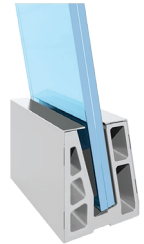

Transline 90

Side Mounting System (for Staircase)

Color	Multiple
Use	Heavy
Glass Thickness	12mm upto 25.5mm
Glass Height	Upto 1200mm

*Glass Toughen Coumpulsary.

Applications