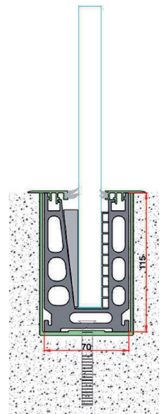

Transline 100

Top Mounting System (for Curved Area)

Color	Multiple
Use	Medium to Heavy
Glass Thickness	12mm upto 16.5mm
Glass Height	As per height situation

*Glass Toughen Coumpulsary.

Applications

System Components same as Transline 20

TL CC/115

Top Mounting System

Color	Multiple
Use	Heavy or extreme
Glass Thickness	12mm up to 19.5mm
Glass Height	use up to 1500mm

*Glass Toughen Coumpulsary.

Applications

TL CC/115

Concealed System

Color	Multiple
Use	Heavy or extreme
Glass Thickness	12mm up to 19.5mm
Glass Height	use up to 1500mm

*Glass Toughen Coumpulsary.

Applications