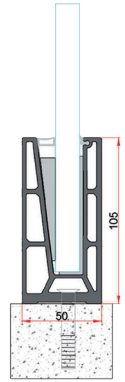

TVE CC/F-105

Top Mounting System

Color	Multiple
Use	Medium to heavy
Glass Thickness	12mm up to 13.5mm
Glass Height	Up to 1100mm

*Glass Toughen Coumpulsary.

Applications