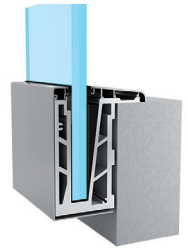

TransLine 10 R