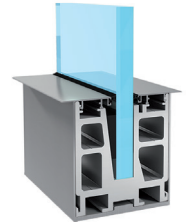

TransLine 20

Transline 30 RH

Concealed System

Color	Multiple
Use	Heavy
Glass Thickness	12mm upto 17.5mm
Glass Height	Upto 1200mm

*Glass Toughen Coumpulsary.

Applications