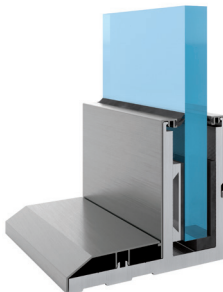

TL CC/-F 125

Top Mounting System

Color	Multiple
Use	Heavy or extreme heavy
Glass Thickness	17.5mm up to 28.5mm
Glass Height	use up to 1500mm

*Glass Toughen Compulsary.

Applications