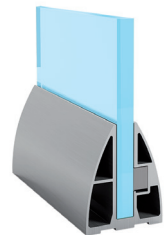

Transline 50 S

Top Mounting System

Color	Multiple
Use	Heavy
Glass Thickness	12mm upto 25.5mm
Glass Height	Upto 1200mm

*Glass Toughen Coumpulsary.

Applications

Transline CC

Top Mounting System

Color	Multiple
Use	Medium to Heavy
Glass Thickness	12mm upto 15mm
Glass Height	Upto 1200mm

*Glass Toughen Coumpulsary.

Applications

Transline 60

Top Mounting System

Color	Multiple
Use	Medium
Glass Thickness	10mm & 12mm
Glass Height	Upto 1050mm

*Glass Toughen Coumpulsary.

Applications

Residential Spaces, Villas, Bungalows,
Apartments, Restaurant