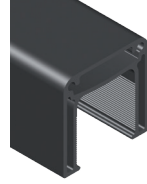

On-Glass Profile-Square
TRA PR 36x36 Material: Aluminium

Note : Use up to 17.5mm Glass | 13 Feet Long