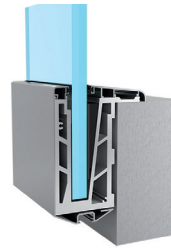

TransLine 10 R LED