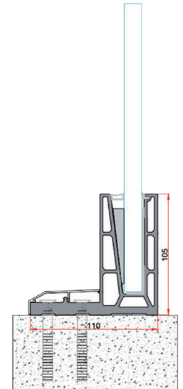

TVE CC 120

Top Mounting System

Color	Multiple
Use	Medium to heavy
Glass Thickness	12mm up to 17.5mm
Glass Height	Up to 1200mm

*Glass Toughen Coumpulsary.

Applications