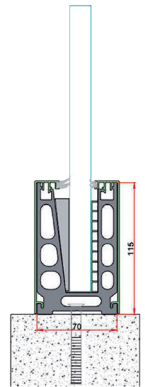

TL CC/115

Concealed System

Color	Multiple
Use	Heavy or extreme
Glass Thickness	12mm up to 19.5mm
Glass Height	use up to 1500mm

*Glass Toughen Coumpulsary.

Applications