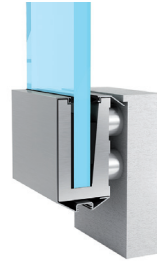

TransLine 10 S LED