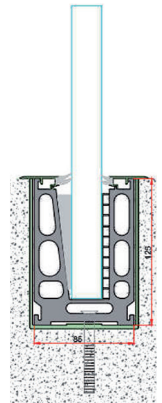

TL CC/-F 125

Top Mounting System

Color	Multiple
Use	Heavy or extreme heavy
Glass Thickness	17.5mm up to 28.5mm
Glass Height	use up to 1500mm

*Glass Toughen Compulsary.

Applications