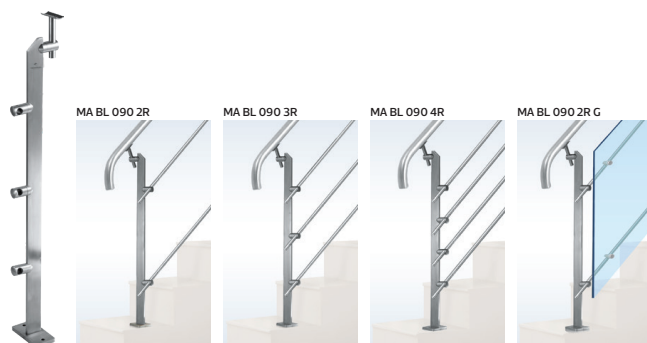

MABL 070

Top/Side Mounting
Balustrade System

Color	Multiple
Use	Medium to Heavy
Glass Thickness	10mm & 12mm

MABL 070-2A

Top/Side Mounting
Balustrade System

Color	Multiple
Use	Medium to Heavy

MABL 080

Top/Side Mounting
Balustrade System

Color	Multiple
Use	Medium to Heavy
Glass Thickness	10mm & 12mm

MABL 090

Top/Side Mounting
Balustrade System

Color	Multiple
Use	Heavy
Glass Thickness	10mm & 12mm