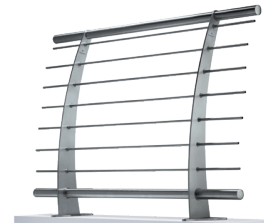

MABL SPIDER

Top Mounting
Balustrade System

Color	Multiple
Use	Heavy
Glass Thickness	10mm & 12mm