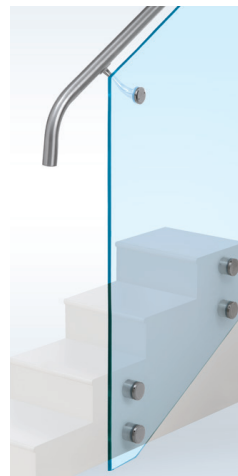

## TRA 65 S/R

Side Mounting Stud

Color	Multiple
Use	Medium
Glass Thickness	10mm & 12mm
Glass Height	As Per Height Situation

TRA 65 Square

TRA 65 Round

## TRA 66 S/B

Side Mounting Stud

Color	Multiple
Use	Medium to Heavy
Glass Thickness	10mm & 12mm
Glass Height	As Per Height Situation

TRA 66 Small

Adjustable

TRA 66 Big

Adjustable