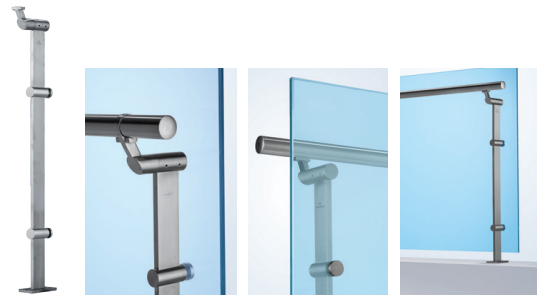

MABL 170
Top Mounting
Balustrade System

Color	Multiple
Use	Heavy
Glass Thickness	10mm upto 15mm