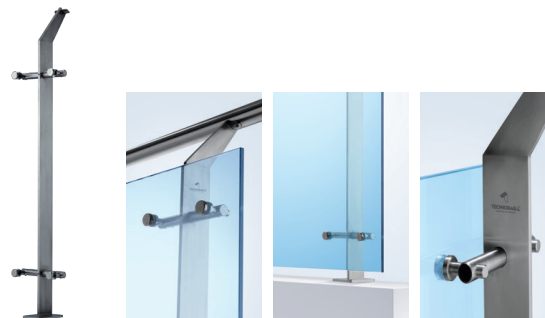

Color	Multiple
Use	Heavy
Glass Thickness	10mm upto 15mm

Color	Multiple
Use	Heavy
Glass Thickness	10mm & 12mm

Color	Multiple
Use	Heavy
Glass Thickness	10mm & 12mm

Color	Multiple
Use	Heavy
Glass Thickness	10mm upto 15mm