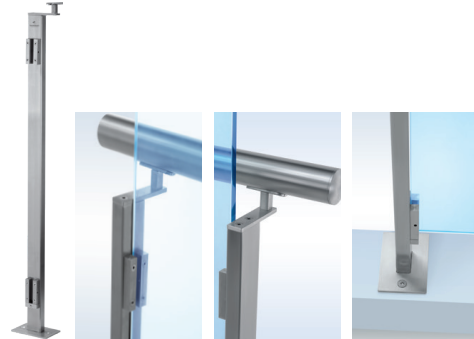

MABL 130

Top/Side Double Handrail
Balustrade System

Color	Multiple
Use	Heavy