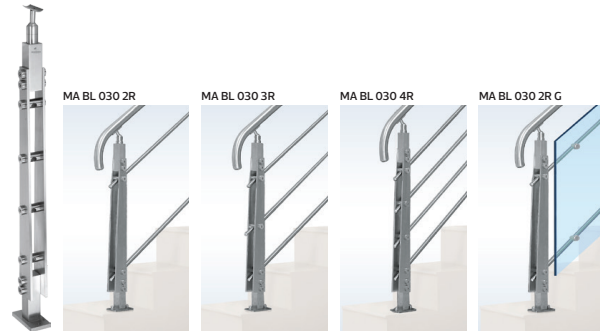

MABL 040

Top/Side Mounting
Balustrade System

Color	Multiple
Use	Medium to Heavy
Glass Thickness	10mm & 12mm