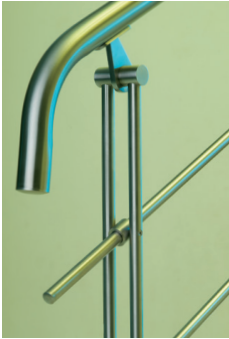

MABL 100

Top Mounting
Balustrade System

Color	Multiple
Use	Medium to Heavy
Glass Thickness	10mm & 12mm