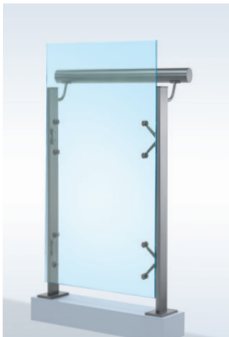

MABL SPIDER

Top Mounting
Balustrade System

Color	Multiple
Use	Heavy
Glass Thickness	10mm & 12mm