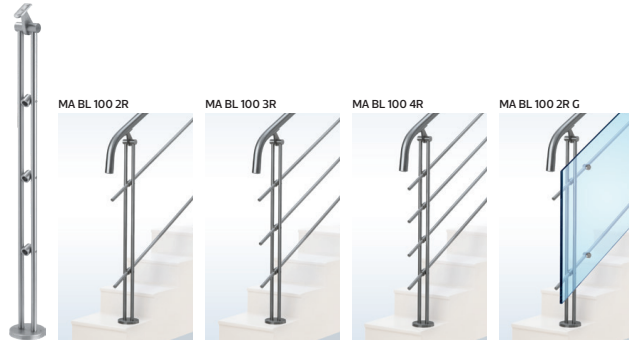

MABL 110

Top/Side Mounting
Balustrade System

Color	Multiple
Use	Heavy
Glass Thickness	10mm & 12mm