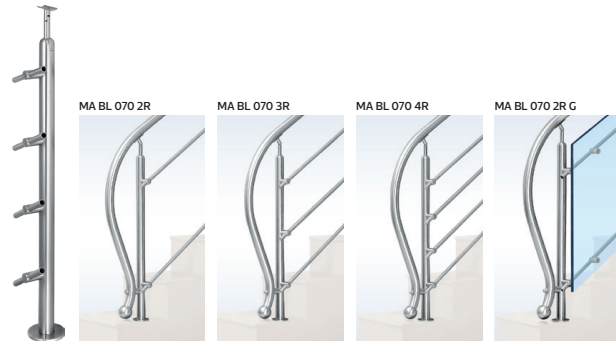

MABL 070-2A

Top/Side Mounting
Balustrade System

Color	Multiple
Use	Medium to Heavy