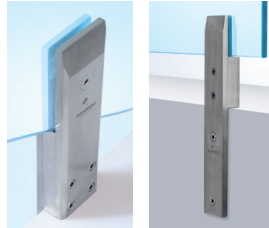

## TRA 64 S/B

Side Mounting Stud

Color	Multiple
Use	Medium to Heavy
Glass Thickness	10mm & 12mm
Glass Height	As Per Height Situation

TRA 64 Big

TRA 64 Small

For Balcony

For Staircase