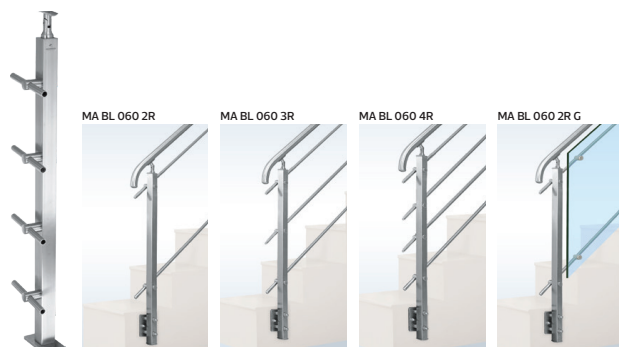

MABL 030

Top/Side Mounting
Balustrade System

Color	Multiple
Use	Heavy
Glass Thickness	10mm & 12mm

MABL 040

Top/Side Mounting
Balustrade System

Color	Multiple
Use	Medium to Heavy
Glass Thickness	10mm & 12mm

MABL 050 R/S

Top/Side Mounting
Balustrade System

Color	Multiple
Use	Medium to Heavy
Glass Thickness	10mm & 12mm

MABL 060

Top/Side Mounting
Balustrade System

Color	Multiple
Use	Medium to Heavy
Glass Thickness	10mm & 12mm